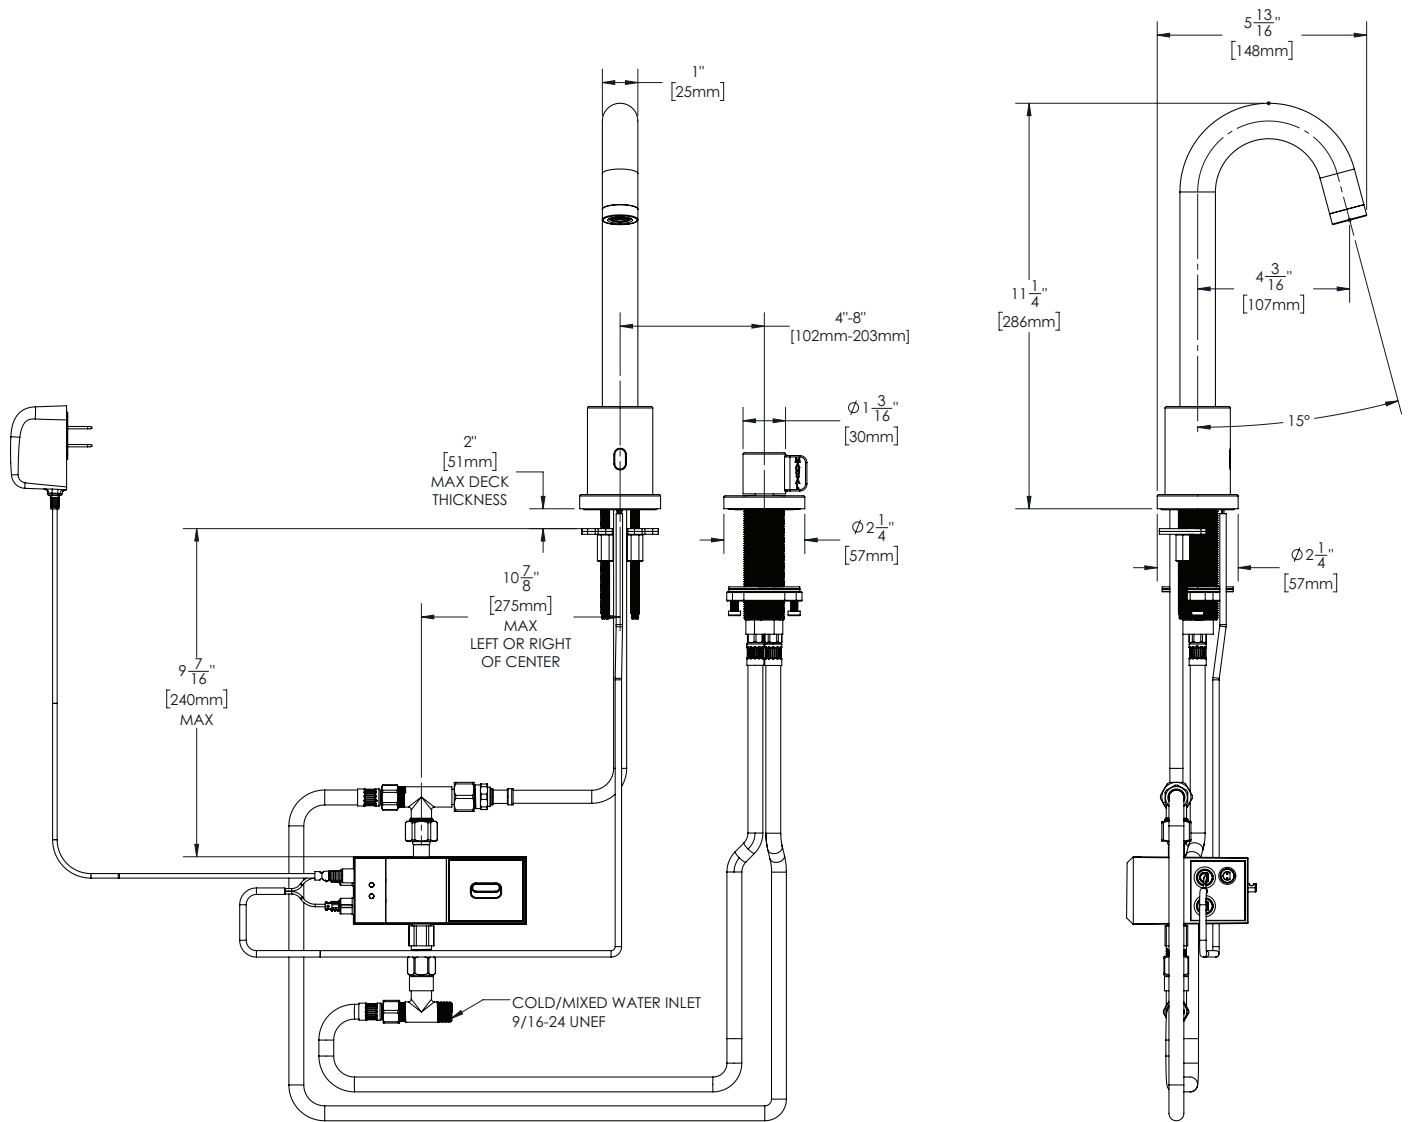

Gooseneck AC Sensor Faucet w/ Manual Override

All dimensions are in inches (millimeters) unless otherwise specified and are subject to change without notice.

Architect/Engineer Approval Space:

P: 800-537-2107
F: 800-977-2747
W: WWW.SPEAKMAN.COM
R: 04-NOVEMBER 2021